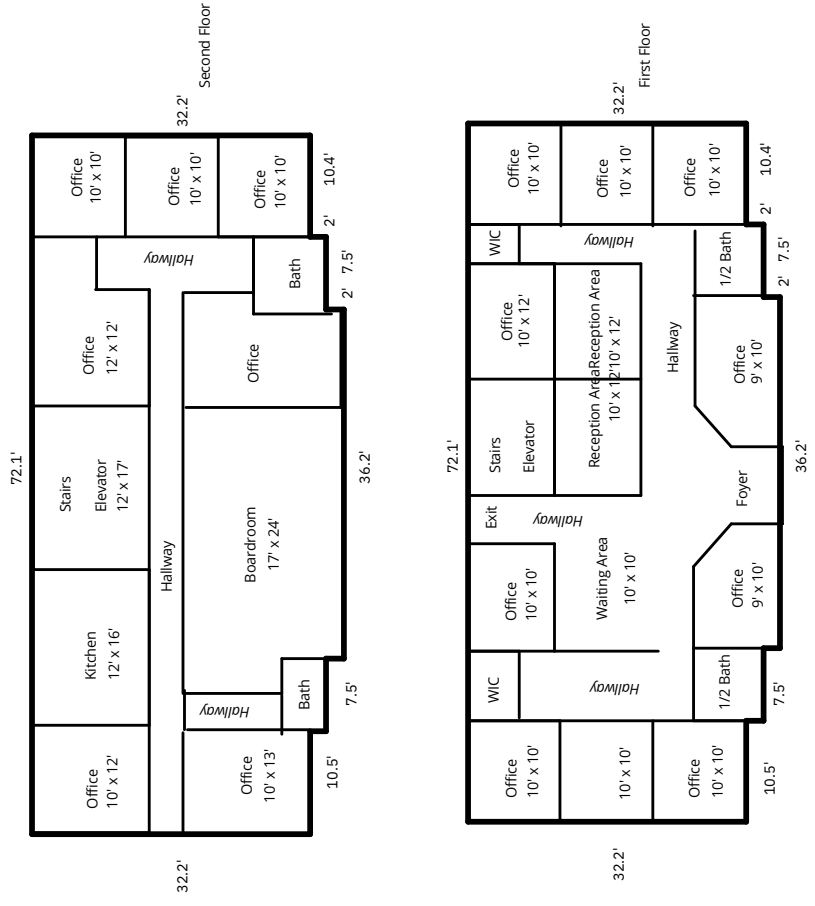

SUMMARY SQ. FT. AREA PERIMETER AREA CALCULATION DETAILS

Living Area	First Floor	Second Floor	Total
249	21	2321.6	2499.6
6	7	102.4	108.4
249	21	72.4	321.4
6	7	2496.4	2502.4
499	43	2321.6	2863.6
2	3	102.4	104.4
		72.4	72.4
		2496.4	2496.4