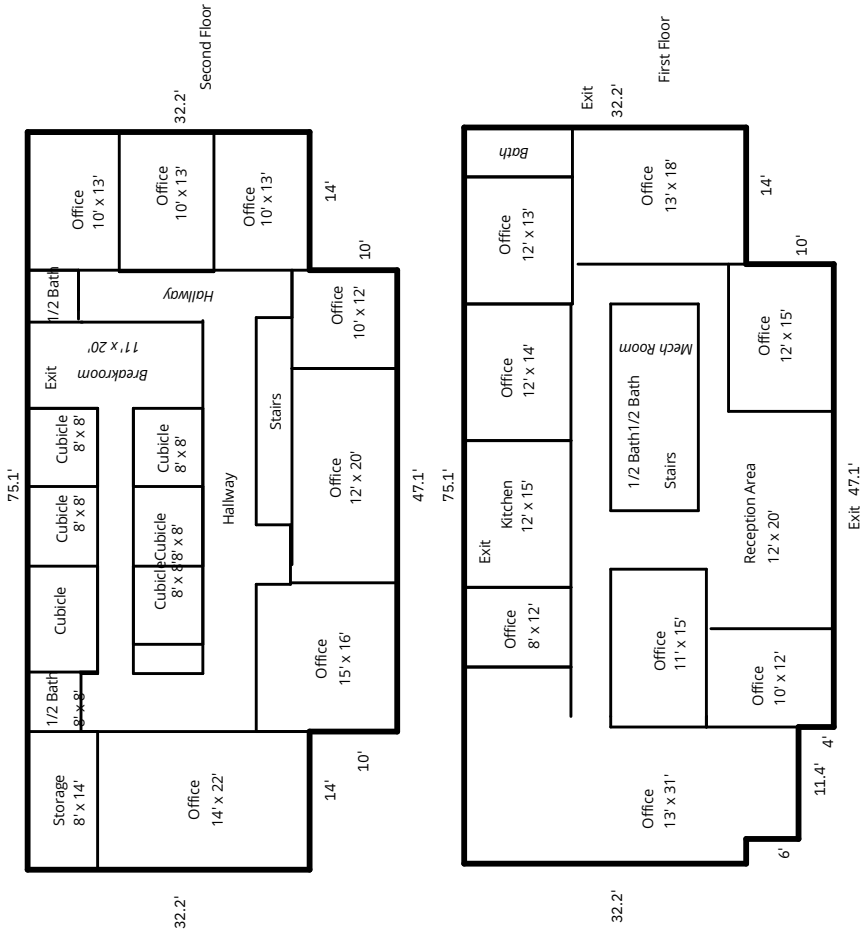

OFFICE BUILDING A (5,847 SF) & B (4,992 SF) TOTAL 10,839 SF - \$2,800,000

BLDG A

PROPERTY FEATURES

- Built in 2000
- Large lobby
- Conference room
- Kitchen
- Executive office with bath + separate entrance
- Windows in all offices
- Large cubicle room with separate entrance
- 3/4 wall offices on 2nd floor

SKETCH ADDENDUM

Borrower or Owner
Property 275 A Robert Rose Dr
Address Murfreesboro
Client Leslie White

State TN Zip Code 37130

SUMMARY SQ.FT.AREA PERIMETER AREA CALCULATION DETAILS

Living Area	SQ.FT.AREA	PERIMETER	AREA CALCULATION DETAILS
First Floor	295	23	75.1X32.2= 2418.2
Second Floor	8	5	58.5X6.0= 351.0
Total	288	23	47.1X4.0= 188.4
	9	5	2957.6
	584	46	75.1X32.2= 2418.2
	7	9	47.1X10.0= 471.0
			2889.2

SKETCH# T-800529-0872

OFFICE BUILDING A (5,847 SF) & B (4,992 SF) TOTAL 10,839 SF - \$2,800,000

BLDG B

PROPERTY FEATURES

- Built in 2005
- Large conference room - 2nd floor
- Small conference room - 1st floor
- Lobby with seating
- Work room
- Kitchen
- Windows in all offices
- 41 parking spaces + 4 handicapped spaces for buildings A & B